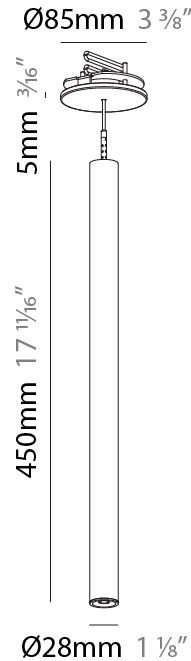

ELECTRICAL

Lamp Type: LED (Zhaga Standard)
Input Wattage (W): 6.4
Total Output Wattage (W): 6
Dimming: Tri-Mode (Non-Dimming and Phase Dimming (120Vac only) and 0-10V Dimming)
Driver Included: Yes
Driver Location: External
Driver Type: Constant Current - Universal
Driver Class: Class 2
Housing: ENCP3 w/Quick Connect
Input Voltage (V): 120 - 277
Constant Current (MA): 500

LED

Number of LEDs: 1
Color Temperature (°K): 2700 / 3000 / 3500 / 4000
Max. Delivered Lumen (lm): Max 381 / 404 / 426 / 438
Nominal Lumen (lm): 460 / 487 / 514 / 528
CRI: >90 CRI
Lamp Life (hrs): 50000

OPTICAL

Reflector°: 20 / 26 / 56

RATINGS AND CERTIFICATIONS

Certified By: CSA Certified to UL and CSA Standards

© 2024, T 1800-388-3382, F 416-247-9319, www.zaneen.com

Available for International specifications by adding 'INT' at the end of the existing Model #. For assistance on 'custom' specifications, contact zteam@zaneen.com. In a constant effort to supply the best product, we reserve the right to change specifications or materials without notice. The most recent specification sheets are found at zaneen.com