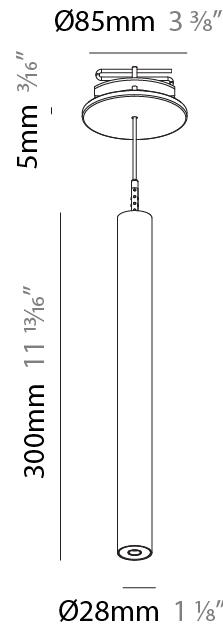

ELECTRICAL

Lamp Type: LED (Zhaga Standard)
Input Wattage (W): 6.6
Total Output Wattage (W): 6
Dimming: Tri-Mode (Non-Dimming and Phase Dimming (120Vac only) and 0-10V Dimming)
Driver Included: Yes
Driver Location: External
Driver Type: Constant Current - Universal
Driver Class: Class 2
Housing: ENCP3 w/Quick Connect
Input Voltage (V): 120 - 277
Constant Current (MA): 500

LED

Number of LEDs: 1
Color Temperature (°K): 2700 / 3000 / 4000
Max. Delivered Lumen (lm): 330 / 360 / 380
CRI: >90 CRI
Lamp Life (hrs): 50000
Upon Request: ***3500K available in minimum quantities (larger quantities upon request)

OPTICAL

Optic°: 24 / 32 / 34 / 55 / 58

RATINGS AND CERTIFICATIONS

Certified By: Certified for North American Standards
IP rating: IP20

Zaneen Group Inc. © 2024, T 1800-388-3382, F 416-247-9319, www.zaneen.com

Available for International specifications by adding 'INT' at the end of the existing Model #. For assistance on 'custom' specifications, contact zteam@zaneen.com. In a constant effort to supply the best product, we reserve the right to change specifications or materials without notice. The most recent specification sheets are found at zaneen.com

PROJECT
TYPE
SPECIFIER
QUANTITY
DATE