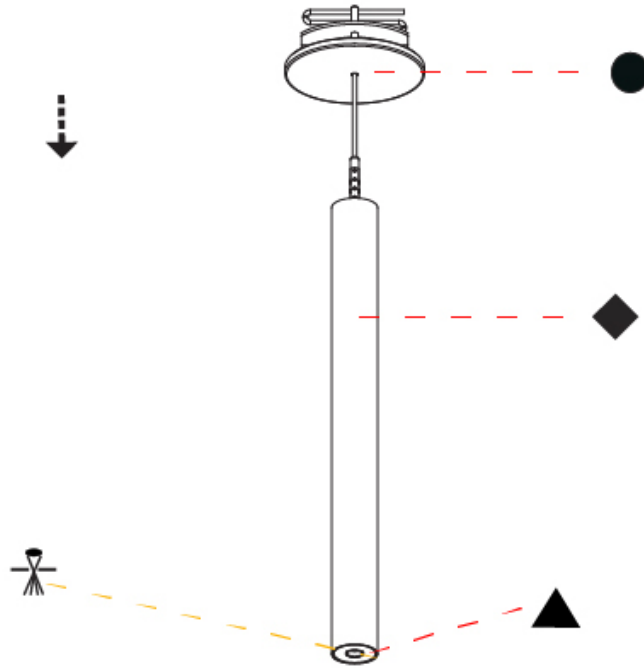

Shape: Cylinder
 Diameter (mm): 28
 Diameter (in): 1 1/8
 Height (mm): 300
 Height (in): 11 13/16
 Max. Overall Height (mm): 2300
 Max. Overall Height (in): 90 3/16
 Min. Recessing Depth (mm): 75
 Min. Recessing Depth (in): 2 15/16
 Light Distribution: Downlight
 Weight (kg): 0.389
 Weight (lbs): 0.856
 Fixture Finish: SSR / BKV / CWI / CRY / HAB / UFT / ITA / RUA / FTG / MYG / LOD / PUS / FRO / FUP / KIA / POP / BLS / SPG / MEY / GOH / GUM / CHC / COM / ABZ / JAG / OBR / MOS / ROR
 Fixture Material: Aluminum
 Cable Details: 2000mm or 4000mm Black Cable
 Cut-out Measurements: 68mm / 2 11/16"

A

PROJECT
TYPE
SPECIFIER
QUANTITY
DATE

HANGOVER PLUG MONOPOINT RECESSED CANOPY SUSPENSION

A30841-

base number	Color Temperature	Finishes (Diamond)	Finishes (Triangle)	Finishes (Circle)	Lens Options	Cable Options	Lens Options
-------------	-------------------	--------------------	---------------------	-------------------	--------------	---------------	--------------

Shape: Cylinder
 Diameter (mm): 28
 Diameter (in): 1 1/8
 Height (mm): 450
 Height (in): 17 11/16
 Max. Overall Height (mm): 2450
 Max. Overall Height (in): 96 7/16
 Min. Recessing Depth (mm): 75
 Min. Recessing Depth (in): 2 15/16
 Light Distribution: Downlight
 Weight (kg): 0.389
 Weight (lbs): 0.856
 Fixture Finish: SSR / BKV / CWI / CRY / HAB / UFT / ITA / RUA / FTG / MYG / LOD / PUS / FRO / FUP / KIA / POP / BLS / SPG / MEY / GOH / GUM / CHC / COM / ABZ / JAG / OBR / MOS / ROR
 Accent Finish: NOR / OPL / YEL / ORA / RED / BLU / GRN
 Fixture Material: Aluminum
 Cable Details: 2000mm or 4000mm Cable - Black, Green, Orange, Red, White
 Cut-out Measurements: 68mm / 2 11/16"